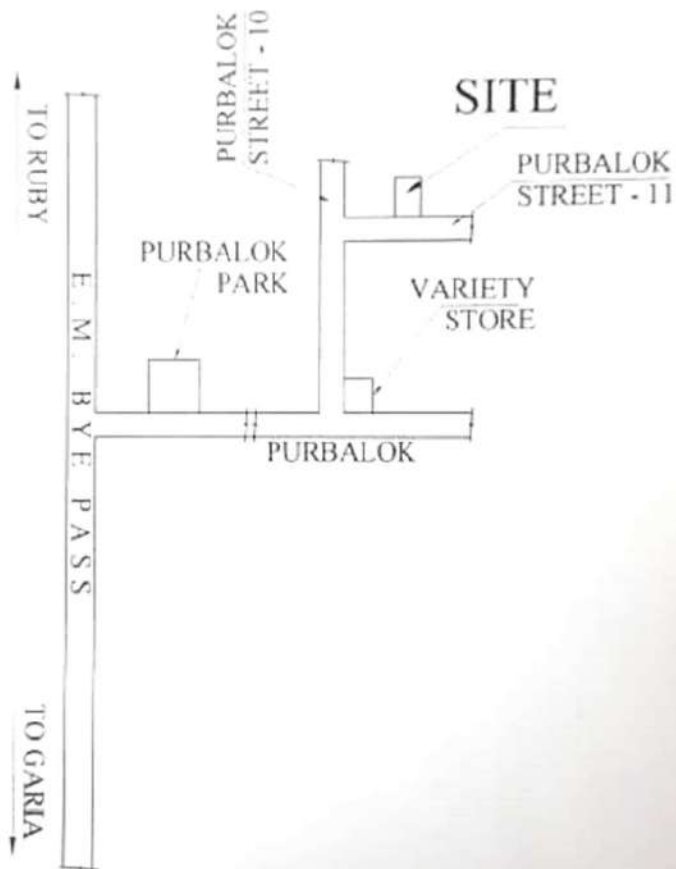

LOCATION PLAN OF PROPOSED PLAN OF G+FOUR STORIED
 RESIDENTIAL BUILDING AT K.M.C. PREMISES NO.- 739, KALIKAPUR,
 WARD NO.-109, BOROUGH NO.-XII, UNDER R.S. DAG NO.- 356/406, R.S.
 KHATIAN NO. - 355, L.R. KHATIAN NO. - 850, J.L. NO. - 20, MOUZA -
 KALIKAPUR, P.S. - PURBA JADAVPUR.

LATITUDE	LONGITUDE
22.4961810	88.4041200

LOCATION PLAN
 (SCALE = 1:4000)

Oiendriia Promoters & Developers Pvt. Ltd.

Robin Kumar
 Director